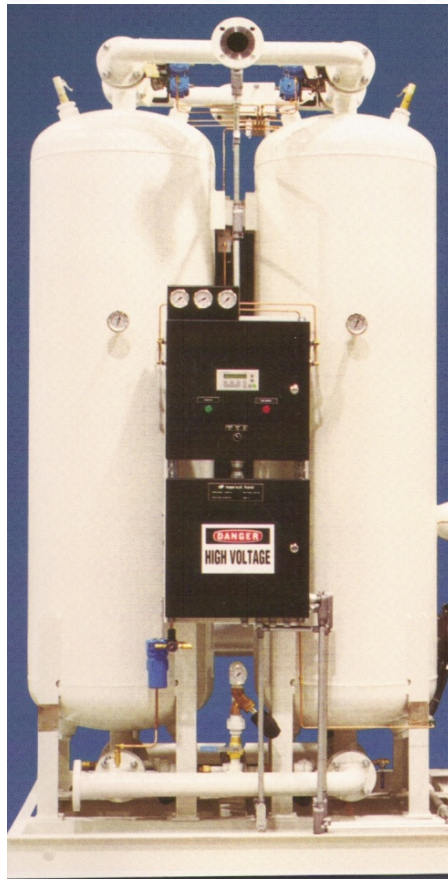

TRASK-DECROW MACHINERY

The Power Behind Your Process

Year	2005	Manufacturer	IR
Model	TZE820-EMS	Serial Number	13663

Electrical		Dryer	
Voltage	460V	Dewpoint	-40°F
Phase	3	CFM	820
Connections		Max Operating Pressure	150
Air inlet	3" FLG	Air pressure drop	Less than 5PSI
Air outlet	3" FLG	Max Ambient Temp	100°F
Condensate drain		Min Ambient Temp	40°F

Dimensions		Other	
Length	48"	Purge CFM	57
Width	62"		
Height	110"		
Weight	3600 Lbs		

Equipment # 200900279