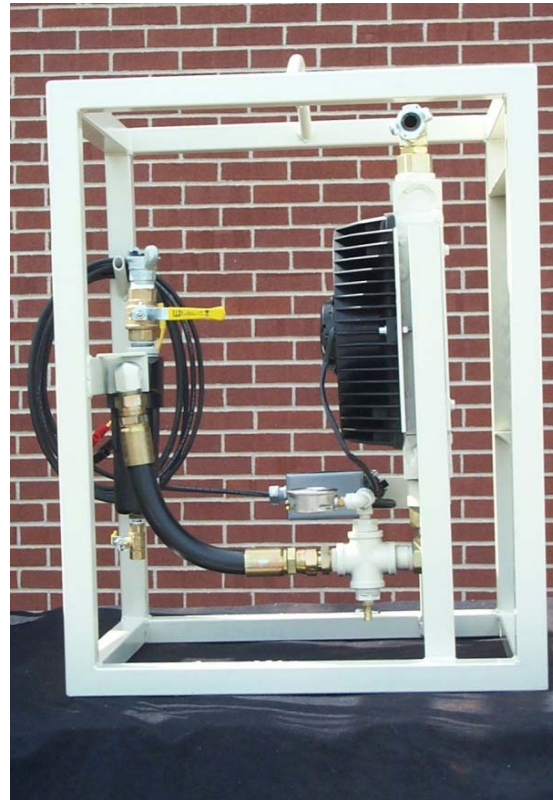

TRASK-DECROW MACHINERY

The Power Behind Your Process

| Year | 2005 | Manufacturer | TDM |
|--------------------|-----------|--------------------|-----|
| Model | 12VAA600 | Serial Number | |
| Motor | | Compressor | |
| Voltage | 12V | CFM | 600 |
| Phase | NA | HP | NA |
| Motor ODP/TEFC | NA | Discharge Pressure | NA |
| Starter Type | NA | Water cooled (Y/N) | NA |
| Starter size | NA | Air Cooled(Y/N) | Y |
| Full load BHP-Pkg | NA | Coolant Capacity | NA |
| Full load Amps-Pkg | NA | | |
| Dimensions | | Other | |
| Length | 32" | dBA | NA |
| Width | 24" | | |
| Height | 19" | | |
| Weight | 75 Lbs | | |
| Equipment # | 200500108 | | |