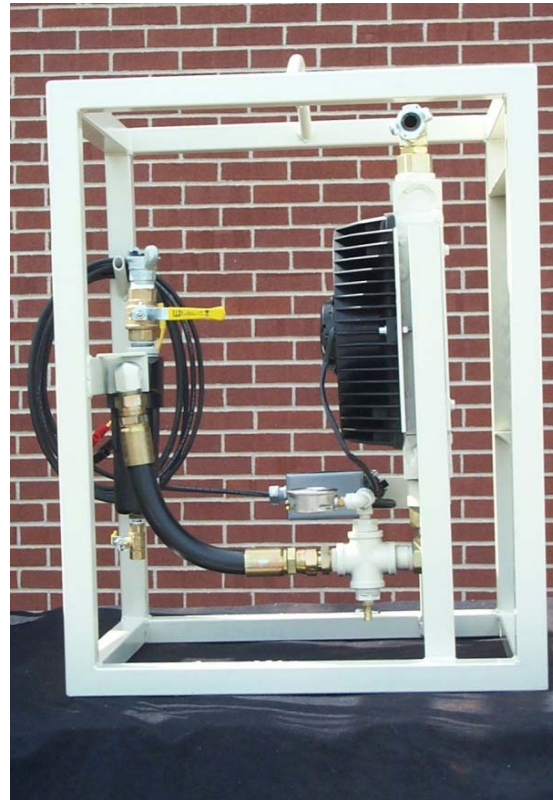

# TRASK-DECROW MACHINERY

The Power Behind Your Process

Year	2005-2007	Manufacturer	TDM
Model	12VVA250	Serial Number	
<b>Motor</b>		<b>Compressor</b>	
Voltage	12V	CFM	250
Phase	NA	HP	NA
Motor ODP/TEFC	NA	Discharge Pressure	NA
Starter Type	NA	Water cooled (Y/N)	NA
Starter size	NA	Air Cooled(Y/N)	Y
Full load BHP-Pkg	NA	Coolant Capacity	NA
Full load Amps-Pkg	NA		
<b>Dimensions</b>		<b>Other</b>	
Length	32"	dBA	NA
Width	24"		
Height	19"		
Weight	75 Lbs		